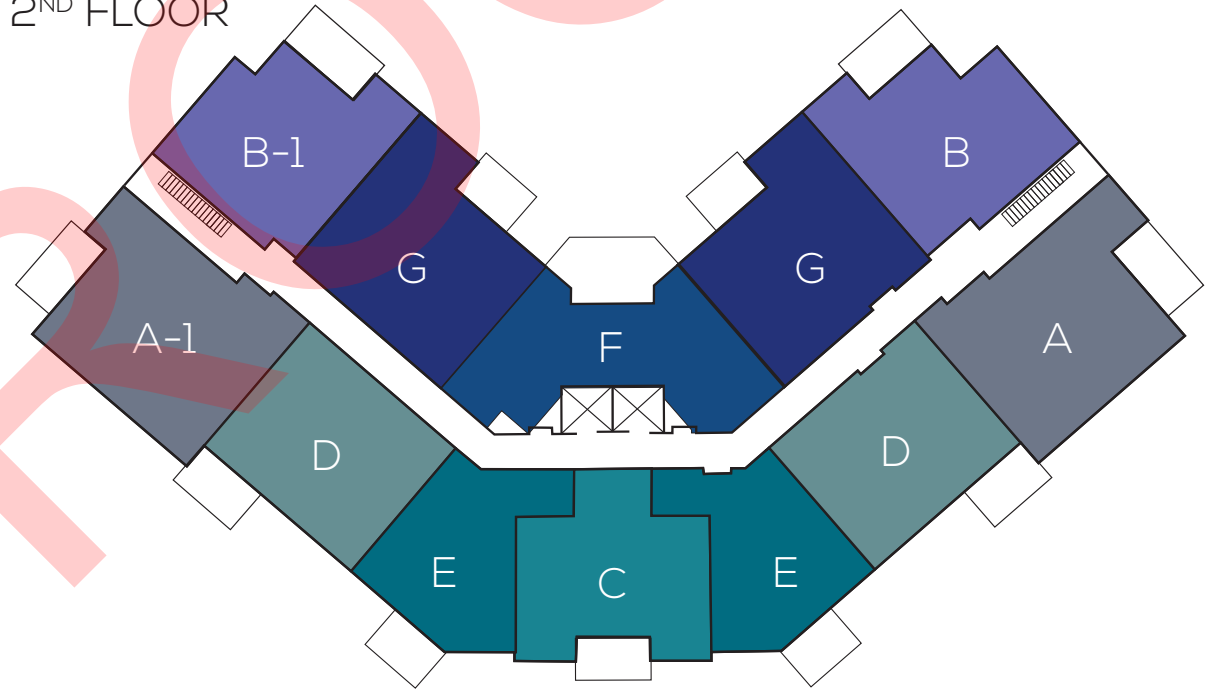

4TH FLOOR

CHATEAU
 UNIT A - 1386 sq ft
 UNIT A-1 - 1394 sq ft

REGENCY
 UNIT B - 1180 sq ft
 UNIT B-1 - 1145 sq ft

HAVEN
 1107 sq ft

3RD FLOOR

CHALET
 1136 sq ft

ADOBE
 908 sq ft

2ND FLOOR

COTTAGE
 1169 sq ft

ESTATE
 1234 sq ft

1ST FLOOR

KEY PLAN

Charis Village