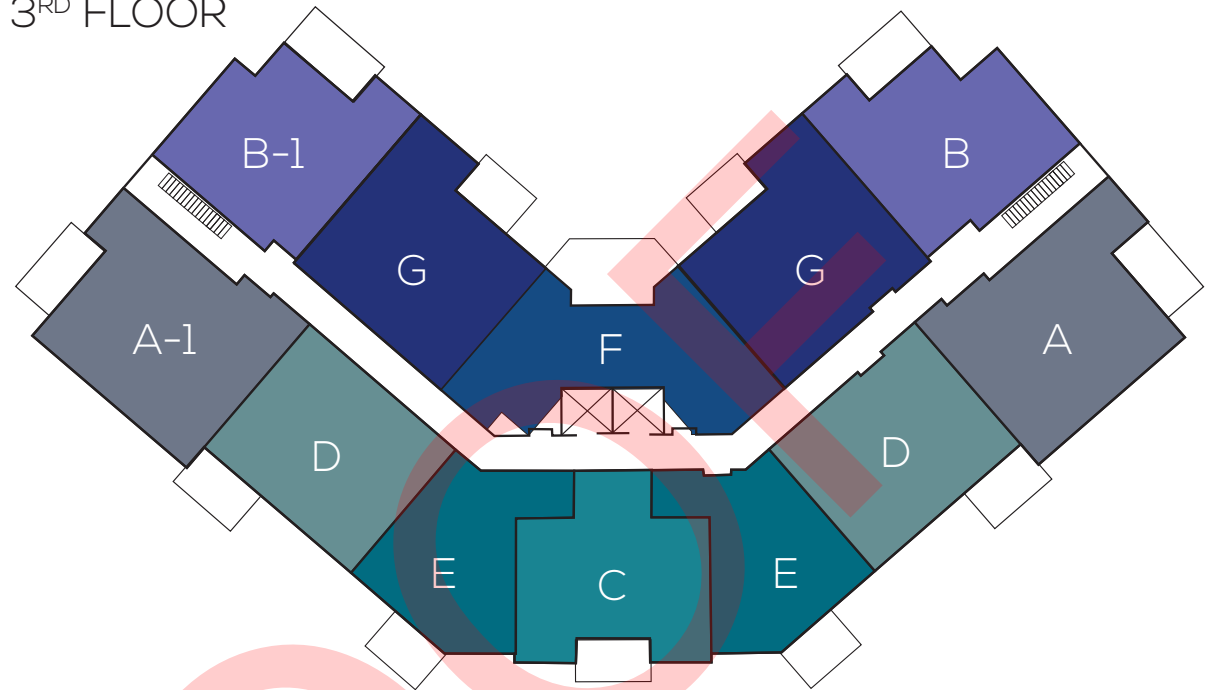

4TH FLOOR

CHATEAU
 UNIT A - 1386 sq ft
 UNIT A-1 - 1394 sq ft

REGENCY
 UNIT B - 1180 sq ft
 UNIT B-1 - 1145 sq ft

HAVEN
 1107 sq ft

3RD FLOOR

CHALET
 1136 sq ft

ADOBE
 908 sq ft

2ND FLOOR

COTTAGE
 1169 sq ft

ESTATE
 1234 sq ft

1ST FLOOR

KEY PLAN

Charis Village