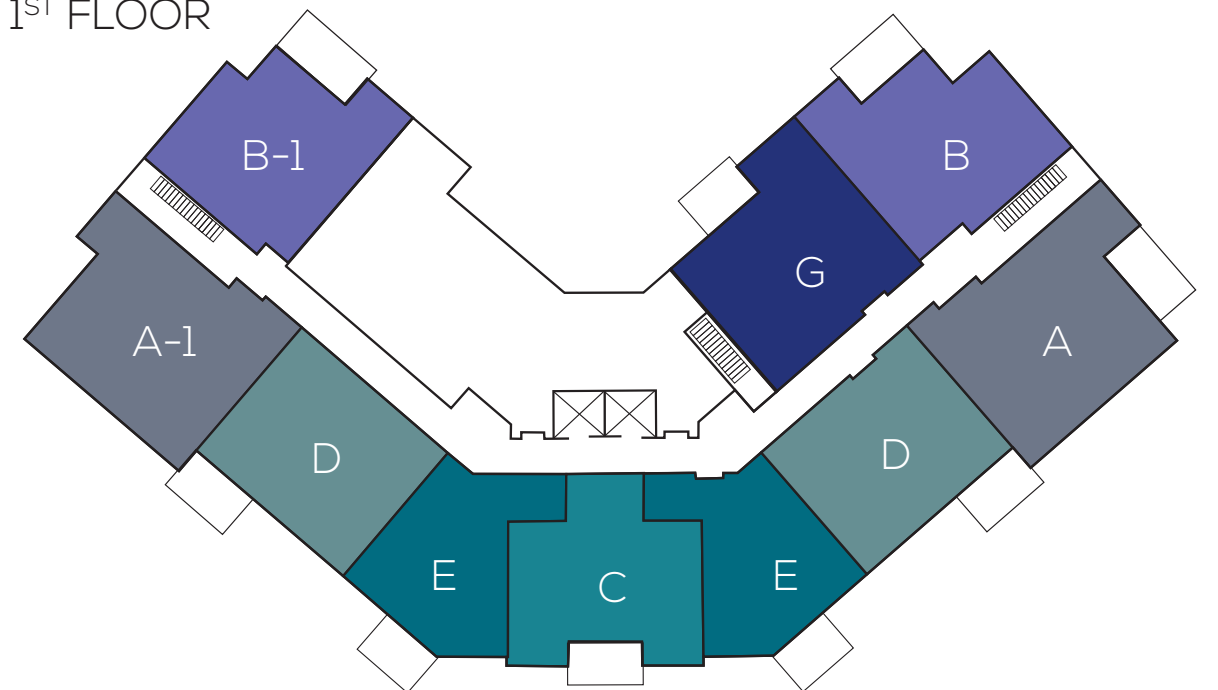

4TH FLOOR

CHATEAU
 UNIT A - 1386 sq ft
 UNIT A-1 - 1394 sq ft

REGENCY
 UNIT B - 1180 sq ft
 UNIT B-1 - 1145 sq ft

HAVEN
 1107 sq ft

3RD FLOOR

CHALET
 1136 sq ft

ADOBE
 908 sq ft

2ND FLOOR

COTTAGE
 1169 sq ft

ESTATE
 1234 sq ft

1ST FLOOR

KEY PLAN

Charis Village