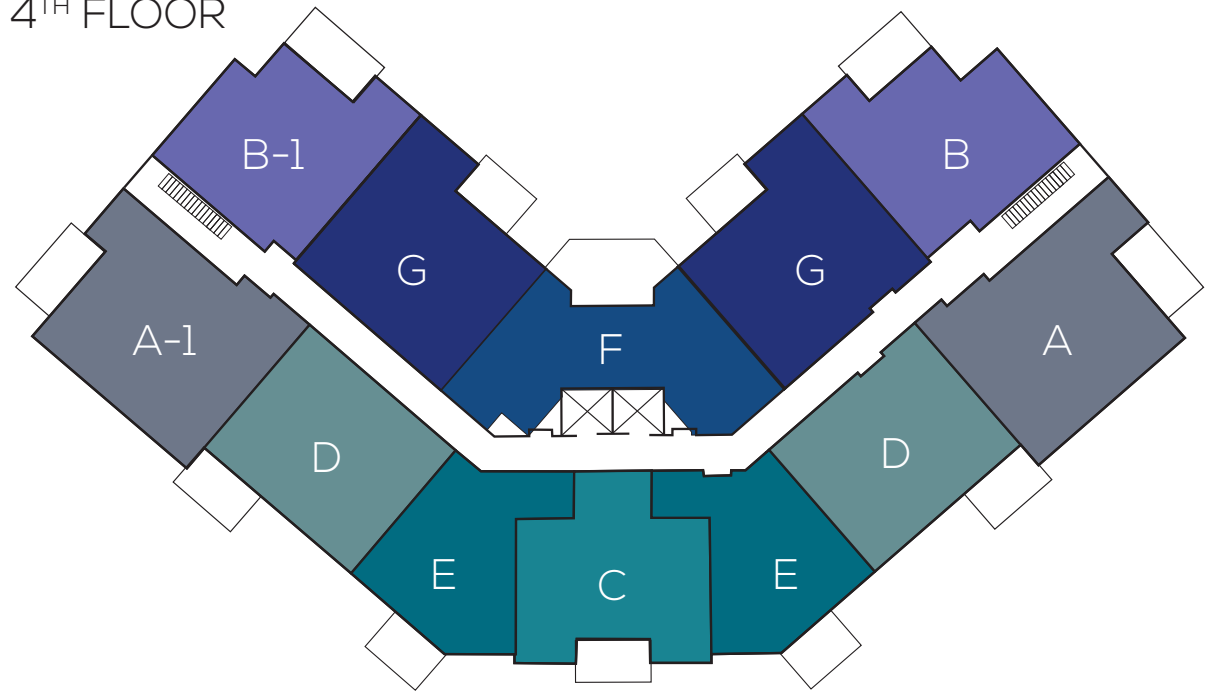

4TH FLOOR

CHATEAU
 UNIT A - 1386 sq ft
 UNIT A-1 - 1394 sq ft

REGENCY
 UNIT B - 1180 sq ft
 UNIT B-1 - 1145 sq ft

HAVEN
 1107 sq ft

3RD FLOOR

CHALET
 1136 sq ft

ADOBE
 908 sq ft

2ND FLOOR

COTTAGE
 1169 sq ft

ESTATE
 1234 sq ft

1ST FLOOR

KEY PLAN

Charis Village