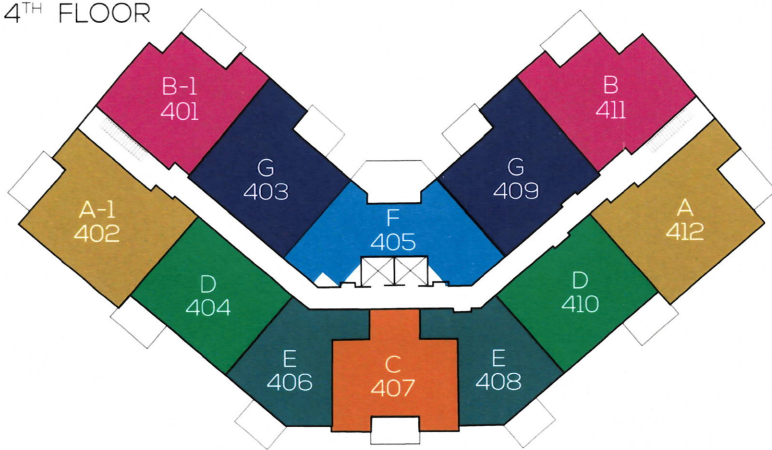

4TH FLOOR

CHATEAU
 UNIT A - 1386 sq ft
 UNIT A-1 - 1394 sq ft

3RD FLOOR

REGENCY
 UNIT B - 1180 sq ft
 UNIT B-1 - 1145 sq ft

HAVEN
 UNIT C - 1107 sq ft

2ND FLOOR

CHALET
 UNIT D - 1136 sq ft

ABODE
 UNIT E - 908 sq ft

1ST FLOOR

COTTAGE
 UNIT F - 1169 sq ft

ESTATE
 UNIT G - 1234 sq ft

KEY PLAN

Charis Village