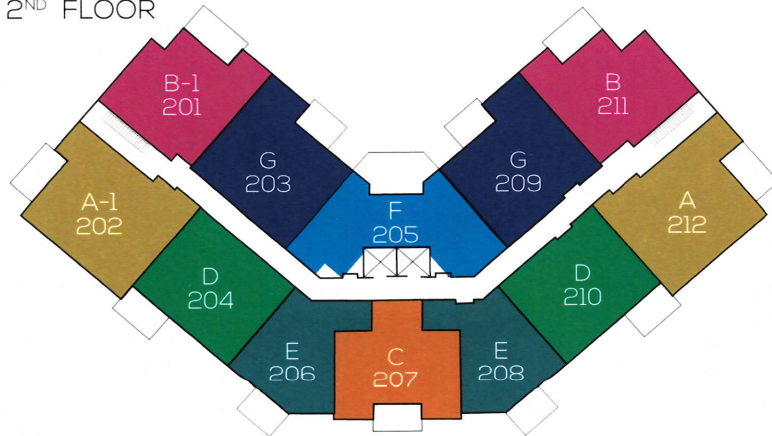

4TH FLOOR

CHATEAU
 UNIT A - 1386 sq ft
 UNIT A-1 - 1394 sq ft

3RD FLOOR

REGENCY
 UNIT B - 1180 sq ft
 UNIT B-1 - 1145 sq ft

HAVEN
 UNIT C - 1107 sq ft

2ND FLOOR

CHALET
 UNIT D - 1136 sq ft

ABODE
 UNIT E - 908 sq ft

1ST FLOOR

COTTAGE
 UNIT F - 1169 sq ft

ESTATE
 UNIT G - 1234 sq ft

KEY PLAN

Charis Village