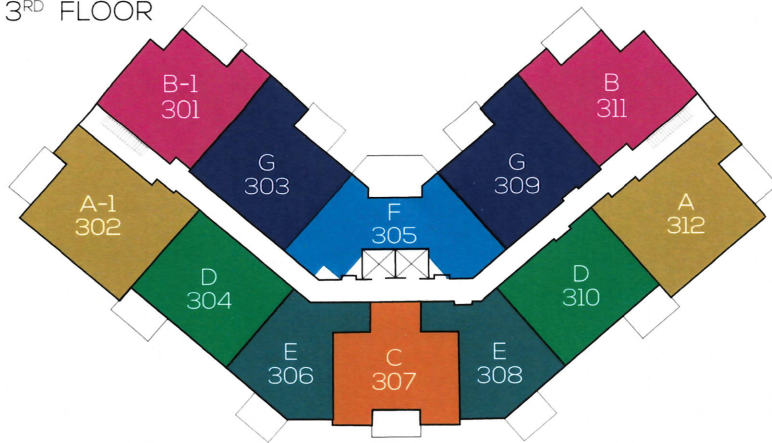

4TH FLOOR

CHATEAU
 UNIT A - 1386 sq ft
 UNIT A-1 - 1394 sq ft

3RD FLOOR

REGENCY
 UNIT B - 1180 sq ft
 UNIT B-1 - 1145 sq ft

HAVEN
 UNIT C - 1107 sq ft

2ND FLOOR

CHALET
 UNIT D - 1136 sq ft

ABODE
 UNIT E - 908 sq ft

1ST FLOOR

COTTAGE
 UNIT F - 1169 sq ft

ESTATE
 UNIT G - 1234 sq ft

KEY PLAN

Charis Village