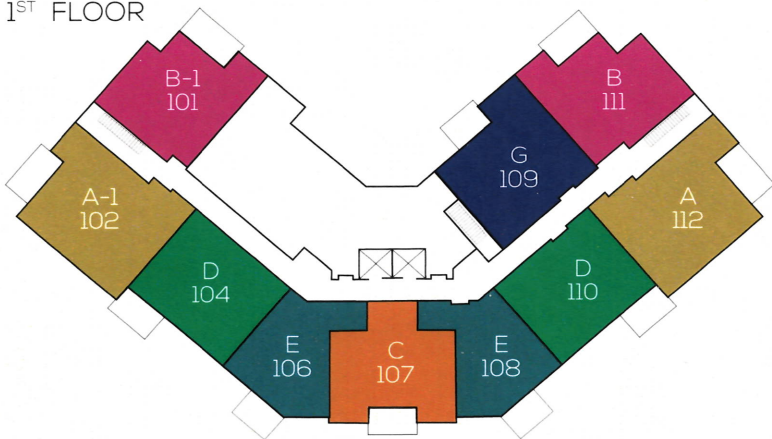

4TH FLOOR

CHATEAU
 UNIT A - 1386 sq ft
 UNIT A-1 - 1394 sq ft

3RD FLOOR

REGENCY
 UNIT B - 1180 sq ft
 UNIT B-1 - 1145 sq ft

HAVEN
 UNIT C - 1107 sq ft

2ND FLOOR

CHALET
 UNIT D - 1136 sq ft

ABODE
 UNIT E - 908 sq ft

1ST FLOOR

COTTAGE
 UNIT F - 1169 sq ft

ESTATE
 UNIT G - 1234 sq ft

KEY PLAN

Charis Village