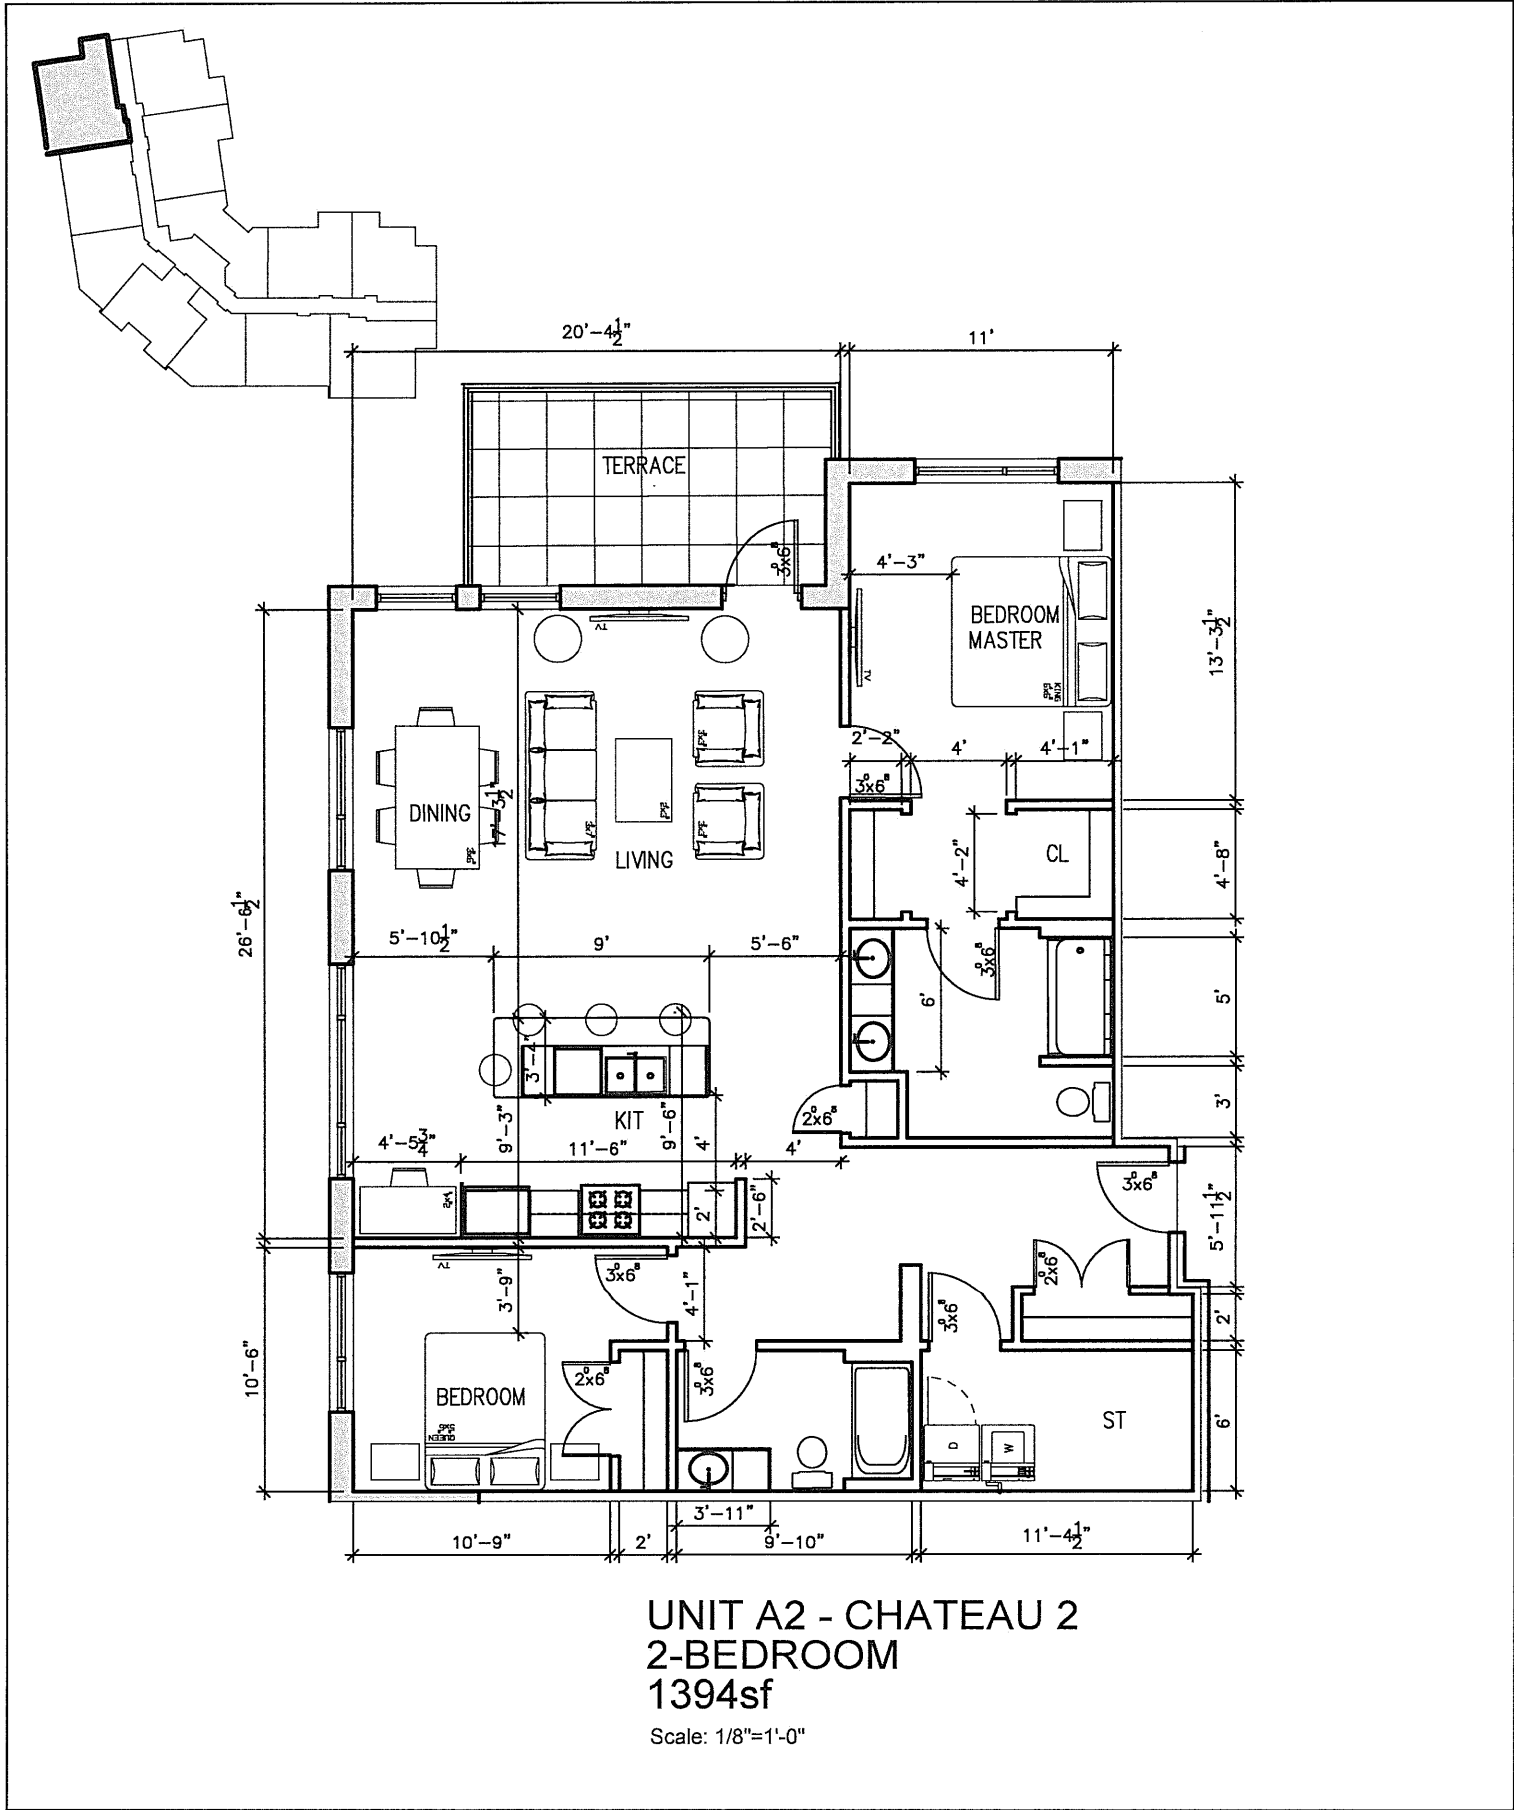

UNIT A
1381 sf
CHATEAU

UNIT A-1
1391 sf
CHATEAU

UNIT B
1177 sf
REGENCY

UNIT B-1
1141 sf
REGENCY

UNIT C
1105 sf
HAVEN

UNIT D
1136 sf
CHALET

UNIT E
909 sf
ABODE

UNIT F
1127 sf
COTTAGE

UNIT G
1234 sf
ESTATE

UNIT A1 - CHATEAU 1
2-BEDROOM
1386sf

Scale: 1/8"=1'-0"

DATE: 7/24/19

Charis Village Lacombe AL
 Charis Village Housing Society

DATE: 7/24/19

Charis Village

Charis Village Housing Society

Lacombe AL

UNIT B - REGENCY 1
2-BEDROOM
1180sf

Scale: 1/8"=1'-0"

DATE: 7/24/19

Charis Village Lacombe AL
 Charis Village Housing Society

UNIT B2 - REGENCY 2
2-BEDROOM
1145sf

Scale: 1/8"=1'-0"

DATE: 7/24/19

Charis Village Lacombe AL
 Charis Village Housing Society

DATE: 7/24/19

Charis Village

Charis Village Housing Society

Lacombe AL

UNIT D - CHALET
2-BEDROOM
1136sf

Scale: 1/8"=1'-0"

DATE: 7/24/19