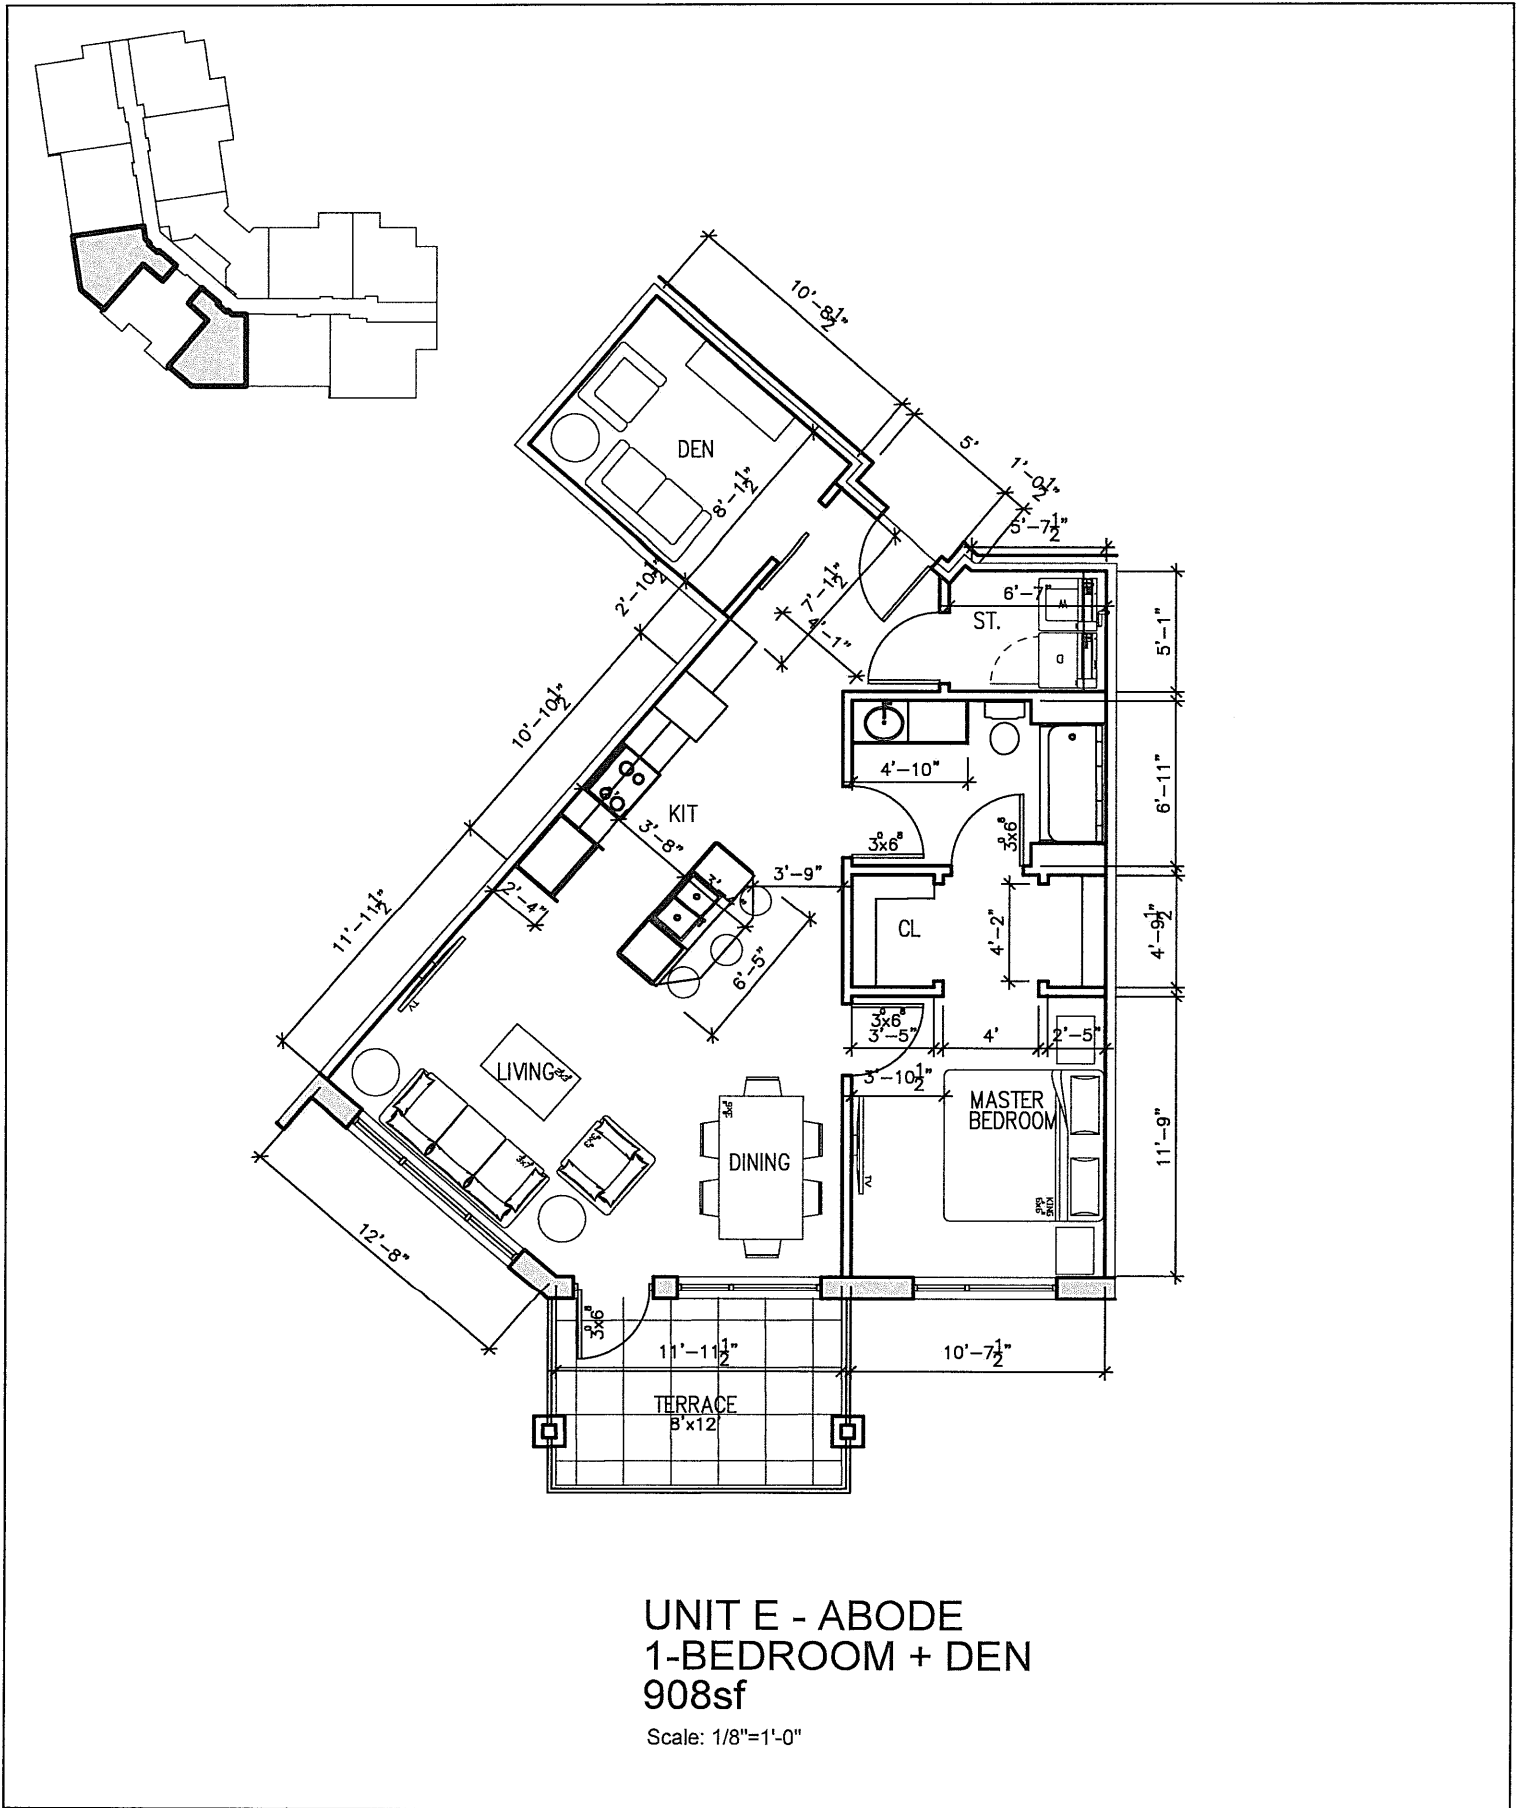

DATE: 7/24/19

Charis Village Lacombe AL
Charis Village Housing Society