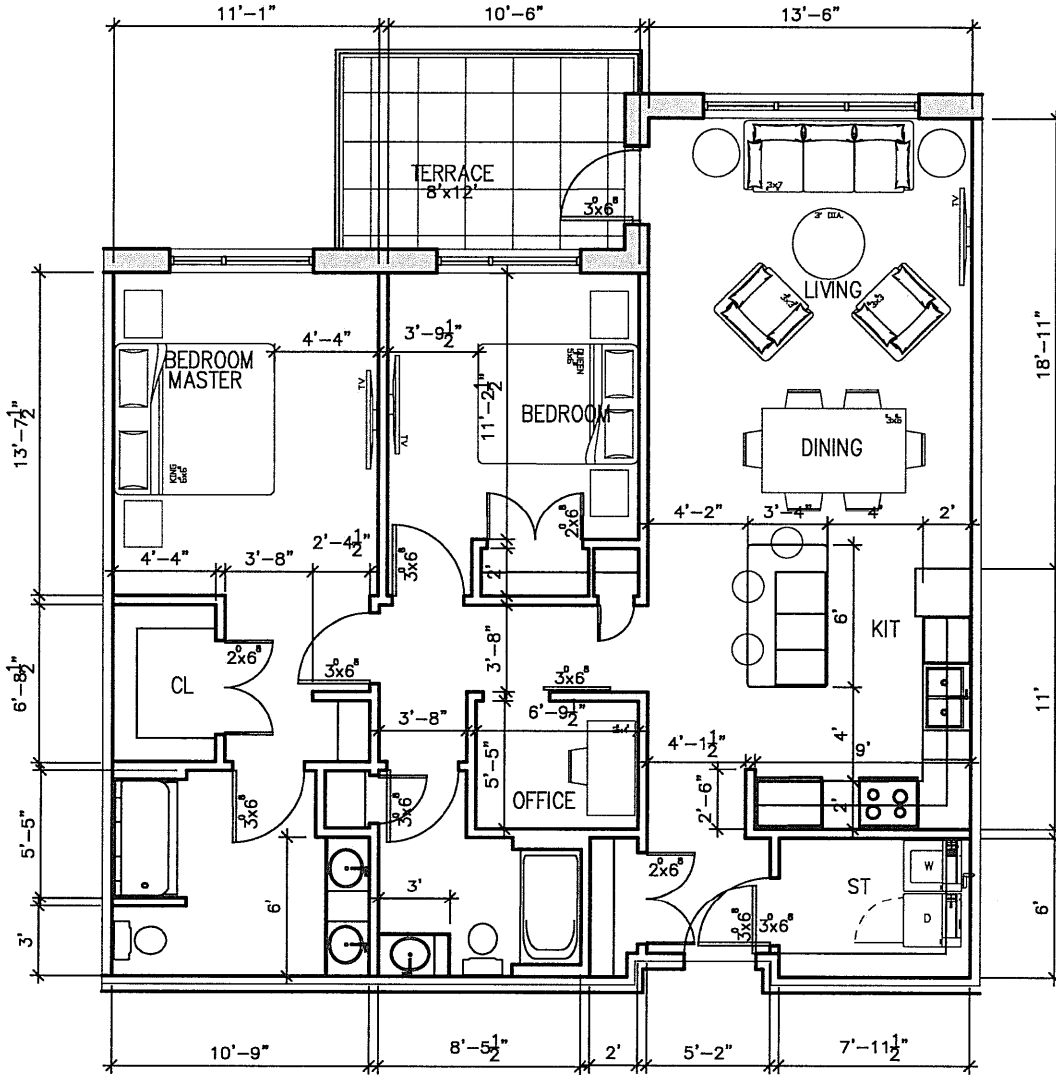

UNIT A
1381 sf
CHATEAU

UNIT A-1
1391 sf
CHATEAU

UNIT B
1177 sf
REGENCY

UNIT B-1
1141 sf
REGENCY

UNIT C
1105 sf
HAVEN

UNIT D
1136 sf
CHALET

UNIT E
909 sf
ABODE

UNIT F
1127 sf
COTTAGE

Charis Village Lacombe AL
 Charis Village Housing Society

DATE: 7/24/19

Charis Village

Charis Village Housing Society

Lacombe AL

UNIT D - CHALET
2-BEDROOM
1136sf

Scale: 1/8"=1'-0"

DATE: 7/24/19

Charis Village Lacombe AL
 Charis Village Housing Society

DATE: 7/24/19

Charis Village Lacombe AL
 Charis Village Housing Society

DATE: 7/24/19

Charis Village Lacombe AL
 Charis Village Housing Society

UNIT G - ESTATE
2-BEDROOM + OFFICE
1234sf

Scale: 1/8"=1'-0"

DATE: 7/24/19

Charis Village Lacombe AL
 Charis Village Housing Society