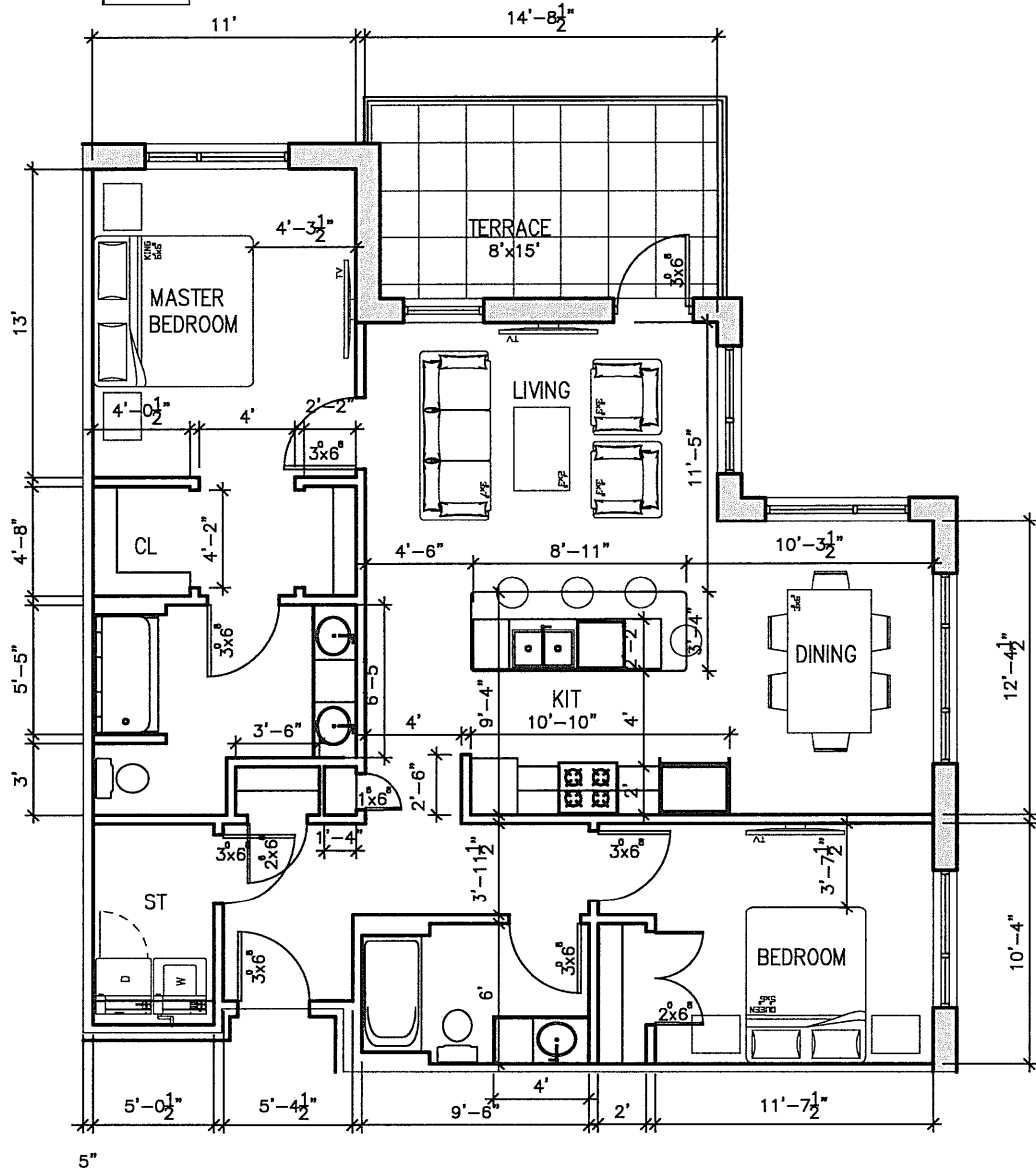

UNIT A
1381 sf
CHATEAU

UNIT A-1
1391 sf
CHATEAU

UNIT B
1177 sf
REGENCY

UNIT B-1
1141 sf
REGENCY

UNIT C
1105 sf
HAVEN

UNIT D
1136 sf
CHALET

UNIT E
909 sf
ABODE

UNIT F
1127 sf
COTTAGE

UNIT G
1234 sf
ESTATE

UNIT A1 - CHATEAU 1
2-BEDROOM
1386sf

Scale: 1/8"=1'-0"

DATE: 7/24/19

Charis Village Lacombe AL
 Charis Village Housing Society

DATE: 7/24/19

Charis Village

Charis Village Housing Society

Lacombe AL

UNIT B - REGENCY 1
2-BEDROOM
1180sf

Scale: 1/8"=1'-0"

DATE: 7/24/19

Charis Village Lacombe AL
 Charis Village Housing Society

UNIT B2 - REGENCY 2
2-BEDROOM
1145sf

Scale: 1/8"=1'-0"

DATE: 7/24/19

Charis Village Lacombe AL
 Charis Village Housing Society

DATE: 7/24/19

Charis Village

Charis Village Housing Society

Lacombe AL

UNIT D - CHALET
2-BEDROOM
1136sf

Scale: 1/8"=1'-0"

DATE: 7/24/19