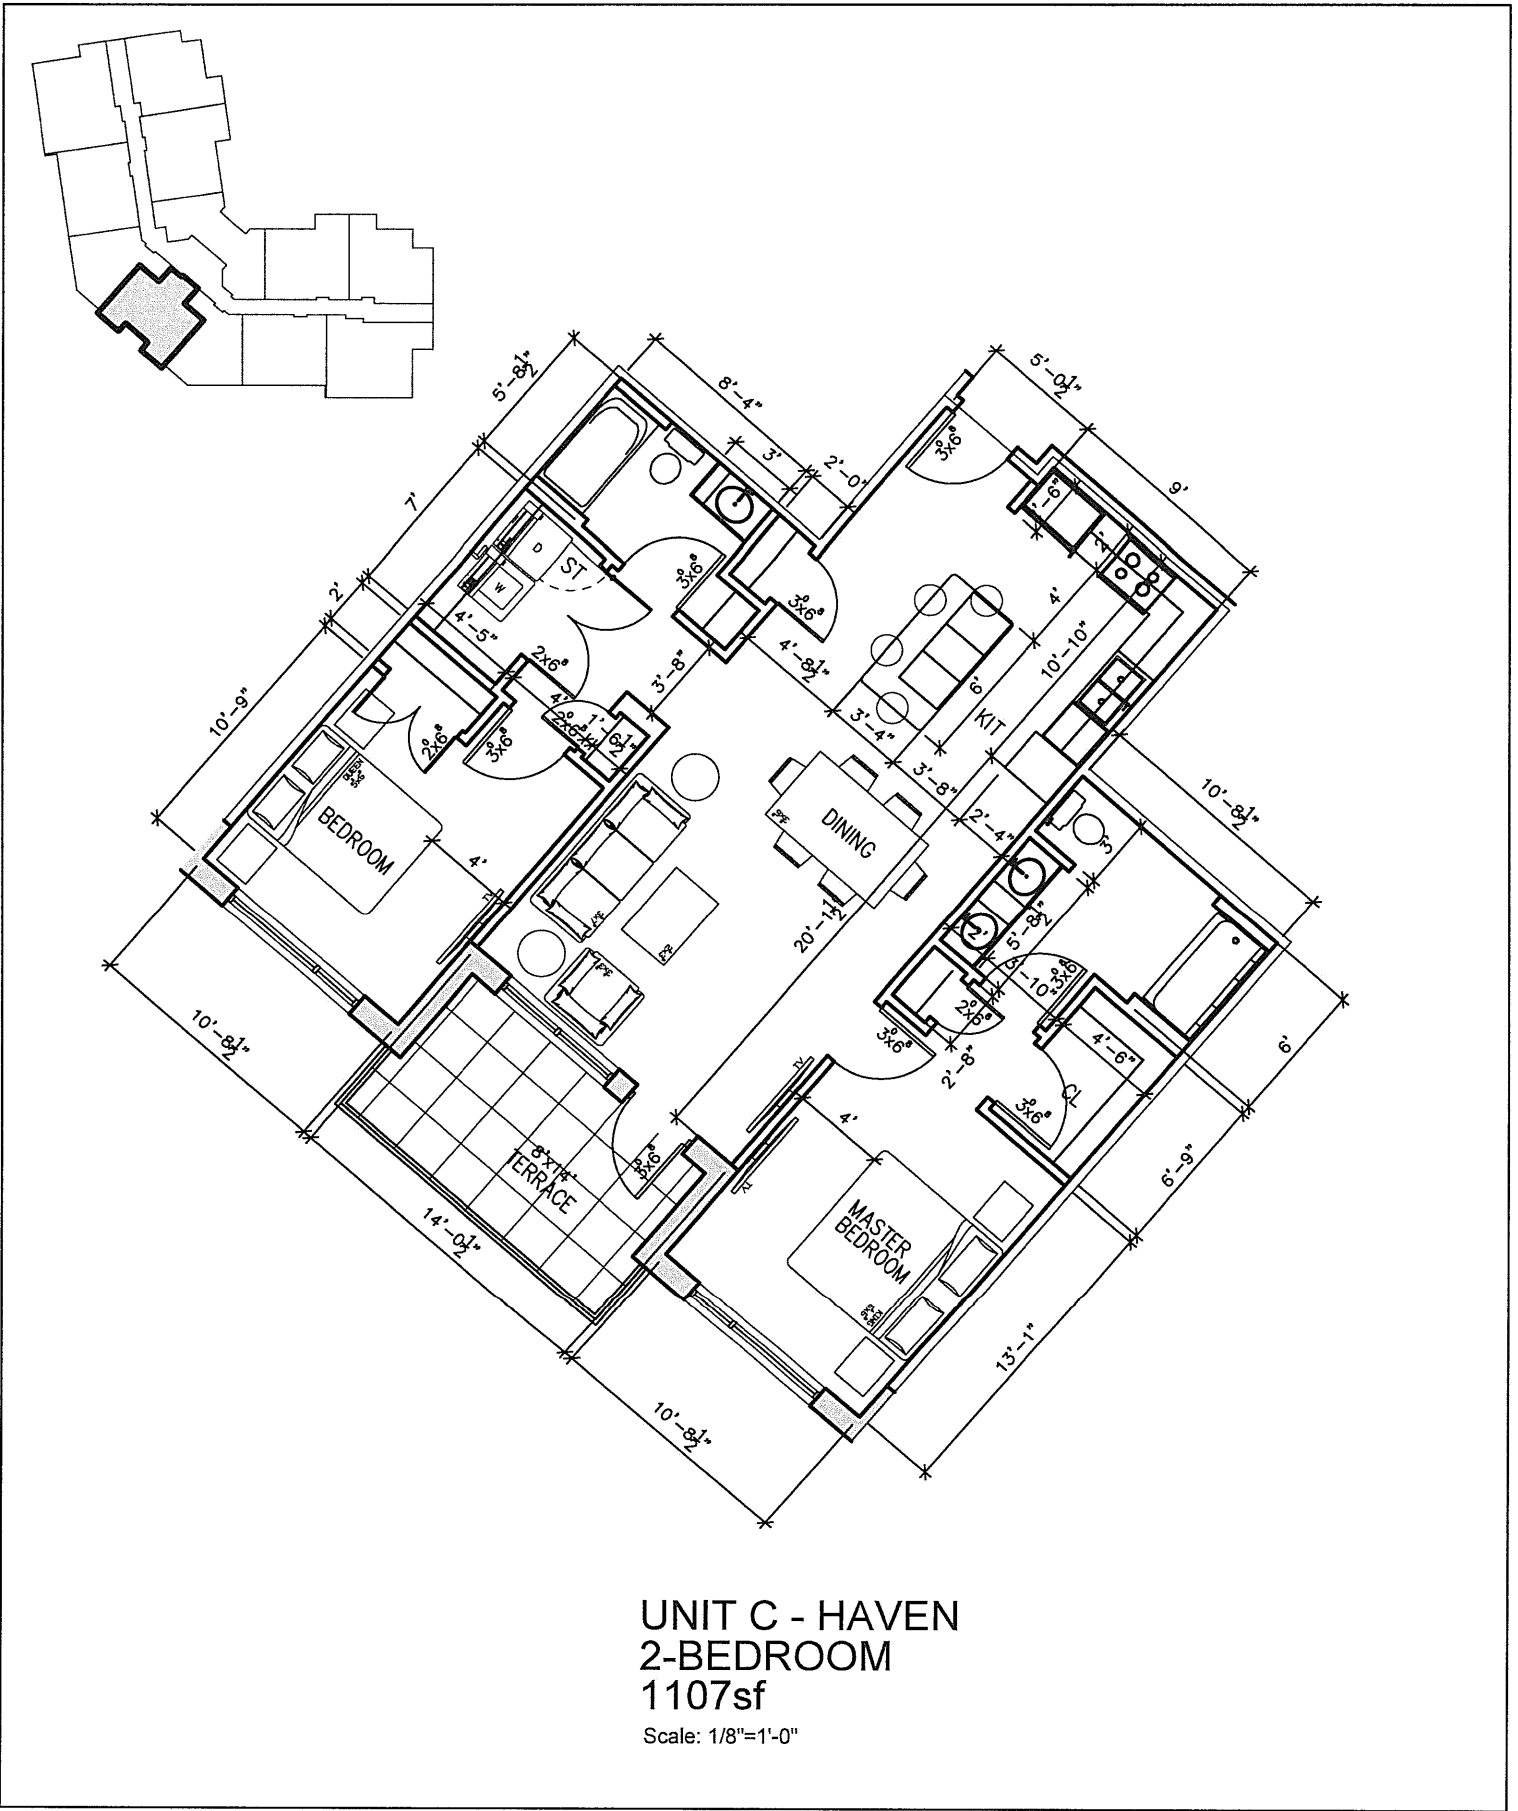

UNIT A
1381 sf
CHATEAU

UNIT A-1
1391 sf
CHATEAU

UNIT B
1177 sf
REGENCY

UNIT B-1
1141 sf
REGENCY

UNIT C
1105 sf
HAVEN

UNIT D
1136 sf
CHALET

UNIT E
909 sf
ABODE

UNIT F
1127 sf
COTTAGE

UNIT G
1234 sf
ESTATE

UNIT A1 - CHATEAU 1
2-BEDROOM
1386sf

Scale: 1/8"=1'-0"

DATE: 7/24/19

Charis Village Lacombe AL
 Charis Village Housing Society

DATE: 7/24/19

Charis Village

Charis Village Housing Society

Lacombe AL

UNIT B - REGENCY 1
2-BEDROOM
1180sf

Scale: 1/8"=1'-0"

DATE: 7/24/19

Charis Village Lacombe AL
 Charis Village Housing Society

UNIT B2 - REGENCY 2
2-BEDROOM
1145sf

Scale: 1/8"=1'-0"

DATE: 7/24/19

Charis Village Lacombe AL
 Charis Village Housing Society

DATE: 7/24/19

Charis Village

Charis Village Housing Society

Lacombe AL

UNIT D - CHALET
2-BEDROOM
1136sf

Scale: 1/8"=1'-0"

DATE: 7/24/19