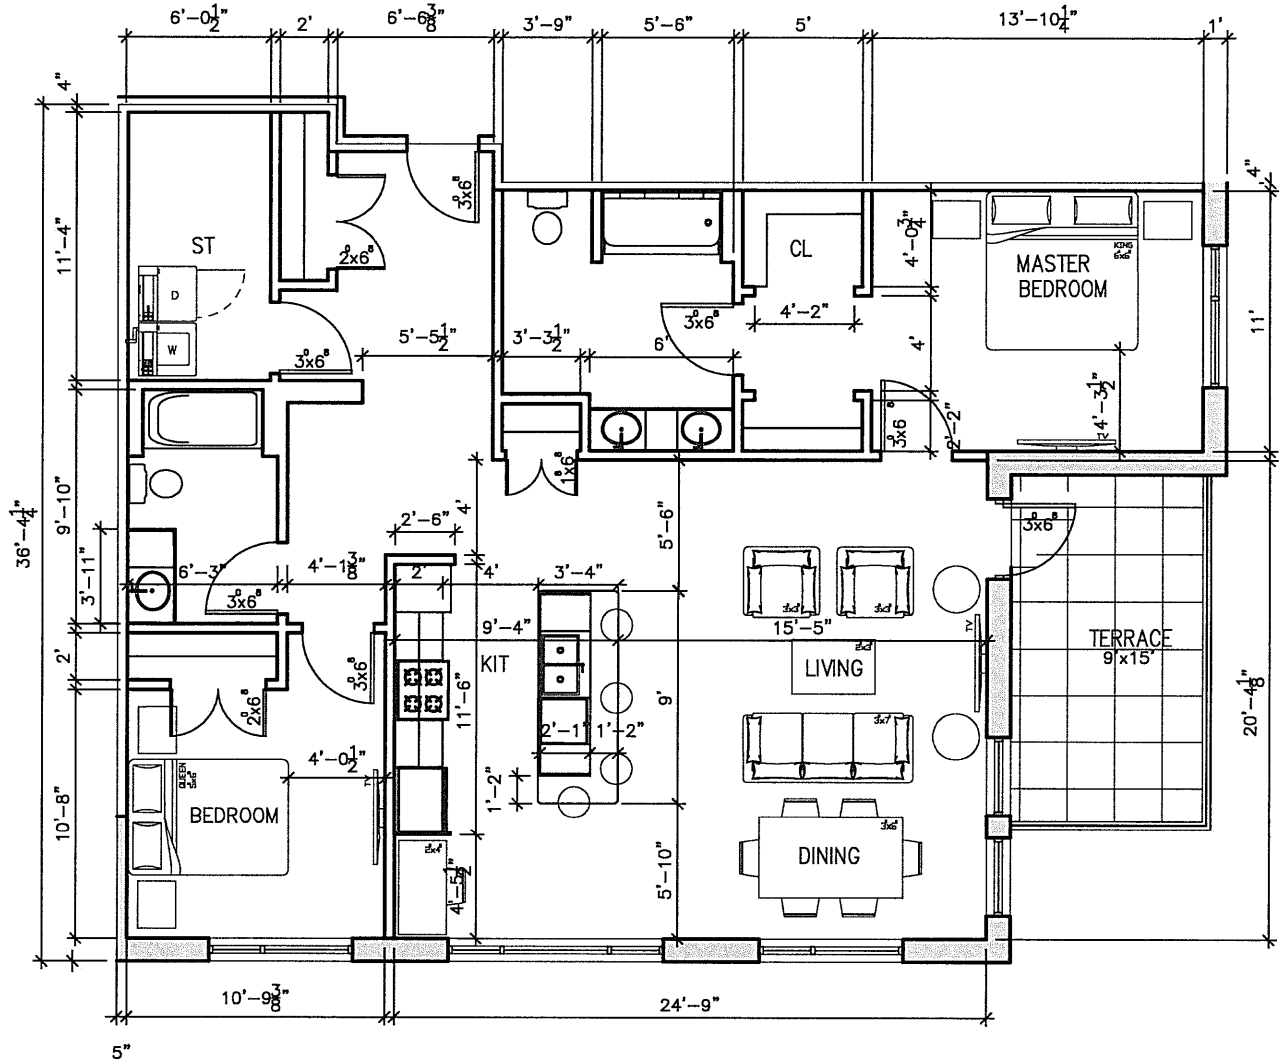

UNIT A
1381 sf
CHATEAU

UNIT A-1
1391 sf
CHATEAU

UNIT B
1177 sf
REGENCY

UNIT B-1
1141 sf
REGENCY

UNIT C
1105 sf
HAVEN

UNIT D
1136 sf
CHALET

UNIT E
909 sf
ABODE

UNIT F
1127 sf
COTTAGE

UNIT G
1234 sf
ESTATE

UNIT A1 - CHATEAU 1
2-BEDROOM
1386sf

Scale: 1/8"=1'-0"

DATE: 7/24/19

Charis Village Lacombe AL
 Charis Village Housing Society

DATE: 7/24/19

Charis Village

Charis Village Housing Society

Lacombe AL

UNIT B - REGENCY 1
2-BEDROOM
1180sf

Scale: 1/8"=1'-0"

DATE: 7/24/19

Charis Village Lacombe AL
 Charis Village Housing Society

UNIT B2 - REGENCY 2
2-BEDROOM
1145sf

Scale: 1/8"=1'-0"

DATE: 7/24/19

Scale: 1/8"=1'-0"

DATE: 7/24/19

Charis Village Lacombe AL
 Charis Village Housing Society