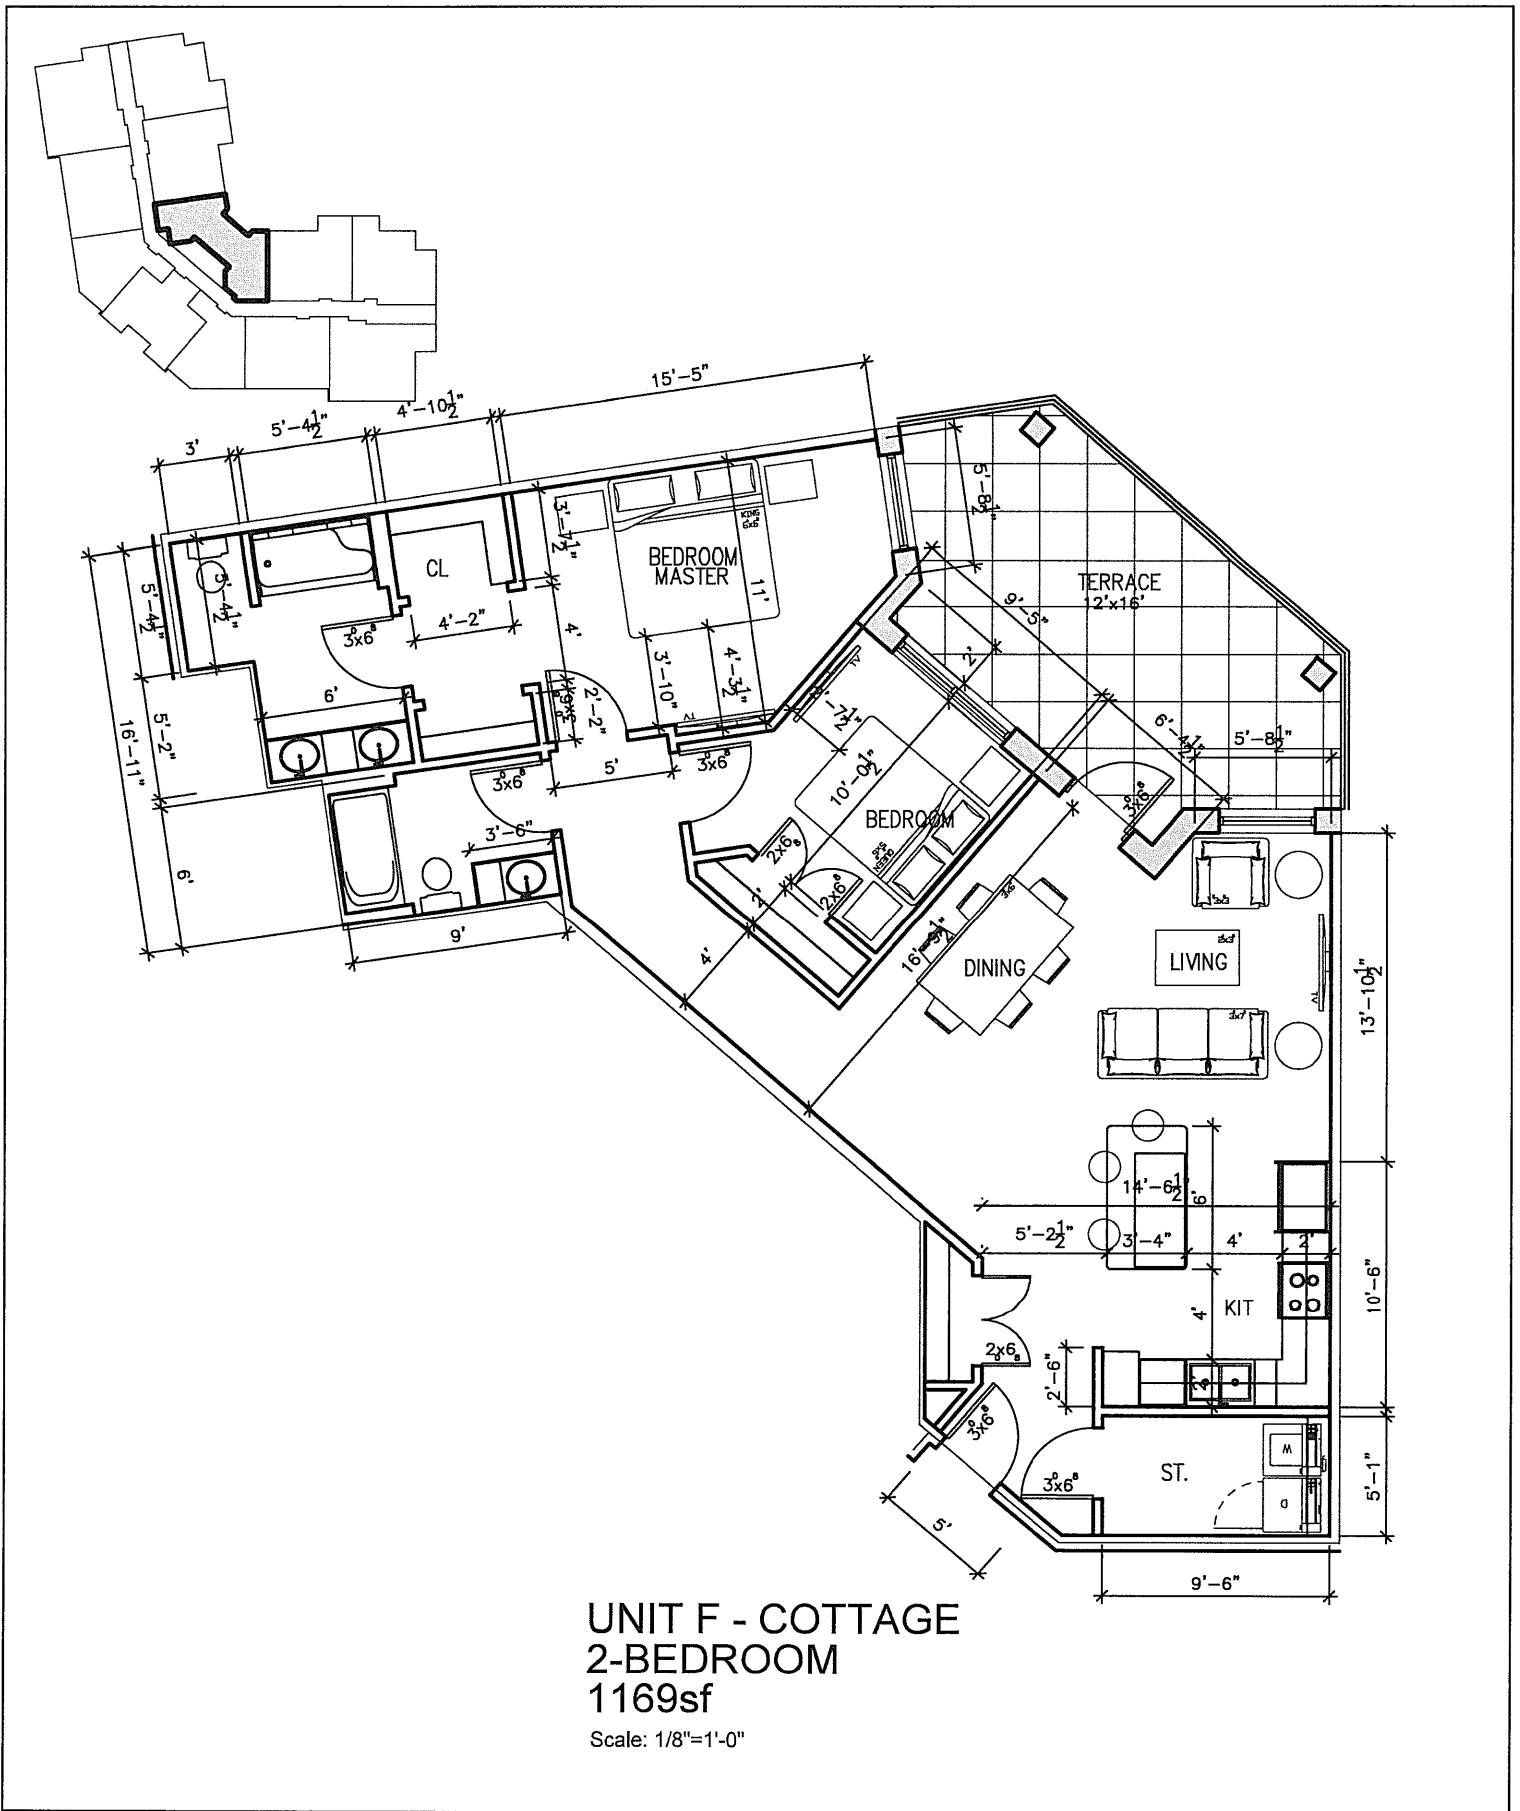

UNIT A
1381 sf
CHATEAU

UNIT A-1
1391 sf
CHATEAU

UNIT B
1177 sf
REGENCY

UNIT B-1
1141 sf
REGENCY

UNIT C
1105 sf
HAVEN

UNIT D
1136 sf
CHALET

UNIT E
909 sf
ABODE

UNIT F
1127 sf
COTTAGE

Charis Village Lacombe AL
 Charis Village Housing Society

DATE: 7/24/19

Charis Village

Charis Village Housing Society

Lacombe AL

UNIT D - CHALET
2-BEDROOM
1136sf

Scale: 1/8"=1'-0"

DATE: 7/24/19

Charis Village Lacombe AL
 Charis Village Housing Society

DATE: 7/24/19

Charis Village Lacombe AL
 Charis Village Housing Society

DATE: 7/24/19

Charis Village Lacombe AL
 Charis Village Housing Society

UNIT G - ESTATE
2-BEDROOM + OFFICE
1234sf

Scale: 1/8"=1'-0"

DATE: 7/24/19

Charis Village Lacombe AL
 Charis Village Housing Society