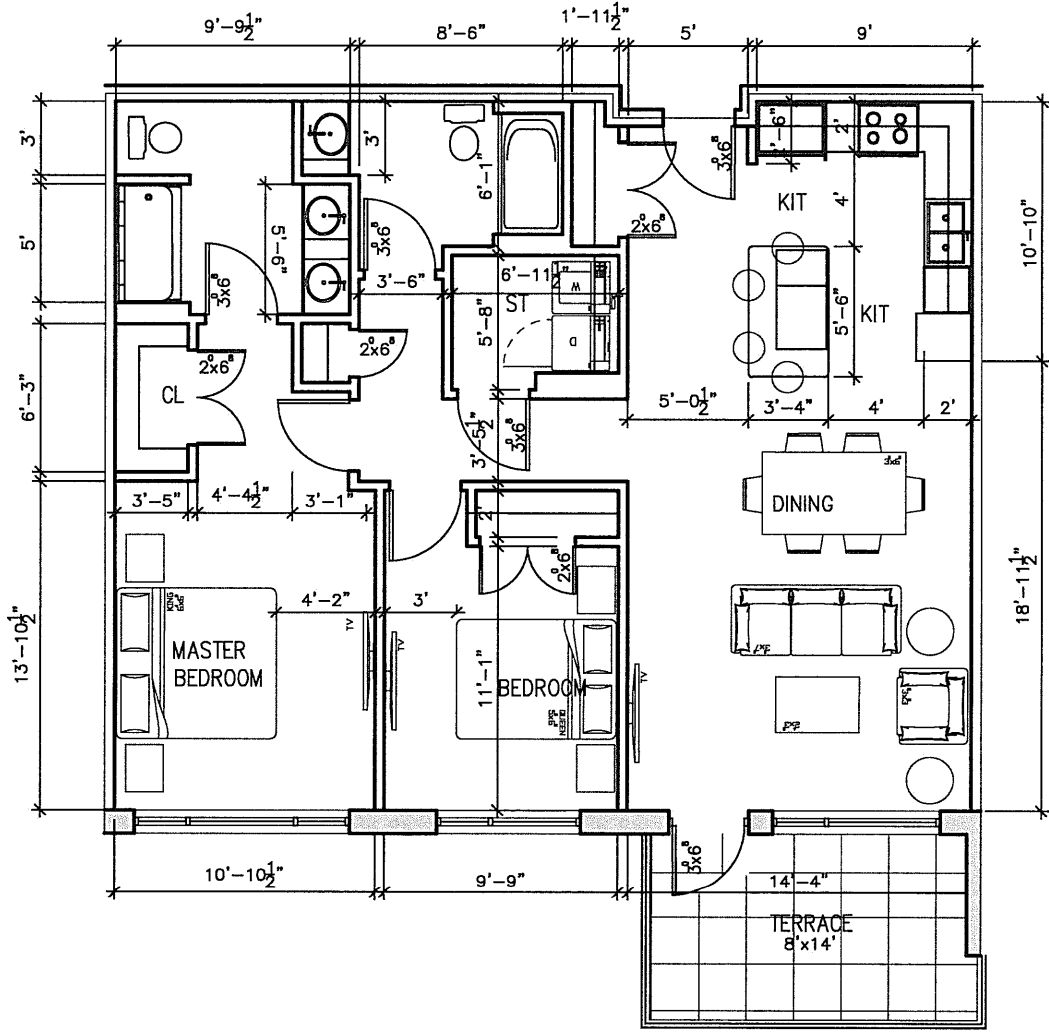

UNIT G
1234 sf
ESTATE

UNIT A1 - CHATEAU 1
2-BEDROOM
1386sf

Scale: 1/8"=1'-0"

DATE: 7/24/19

Charis Village Lacombe AL
 Charis Village Housing Society

DATE: 7/24/19

Charis Village

Charis Village Housing Society

Lacombe AL

UNIT B - REGENCY 1
2-BEDROOM
1180sf

Scale: 1/8"=1'-0"

DATE: 7/24/19

Charis Village Lacombe AL
 Charis Village Housing Society

UNIT B2 - REGENCY 2
2-BEDROOM
1145sf

Scale: 1/8"=1'-0"

DATE: 7/24/19

Charis Village Lacombe AL
 Charis Village Housing Society

DATE: 7/24/19

Charis Village

Charis Village Housing Society

Lacombe AL

UNIT D - CHALET
2-BEDROOM
1136sf

Scale: 1/8"=1'-0"

DATE: 7/24/19

Scale: 1/8"=1'-0"

DATE: 7/24/19

Charis Village Lacombe AL
 Charis Village Housing Society