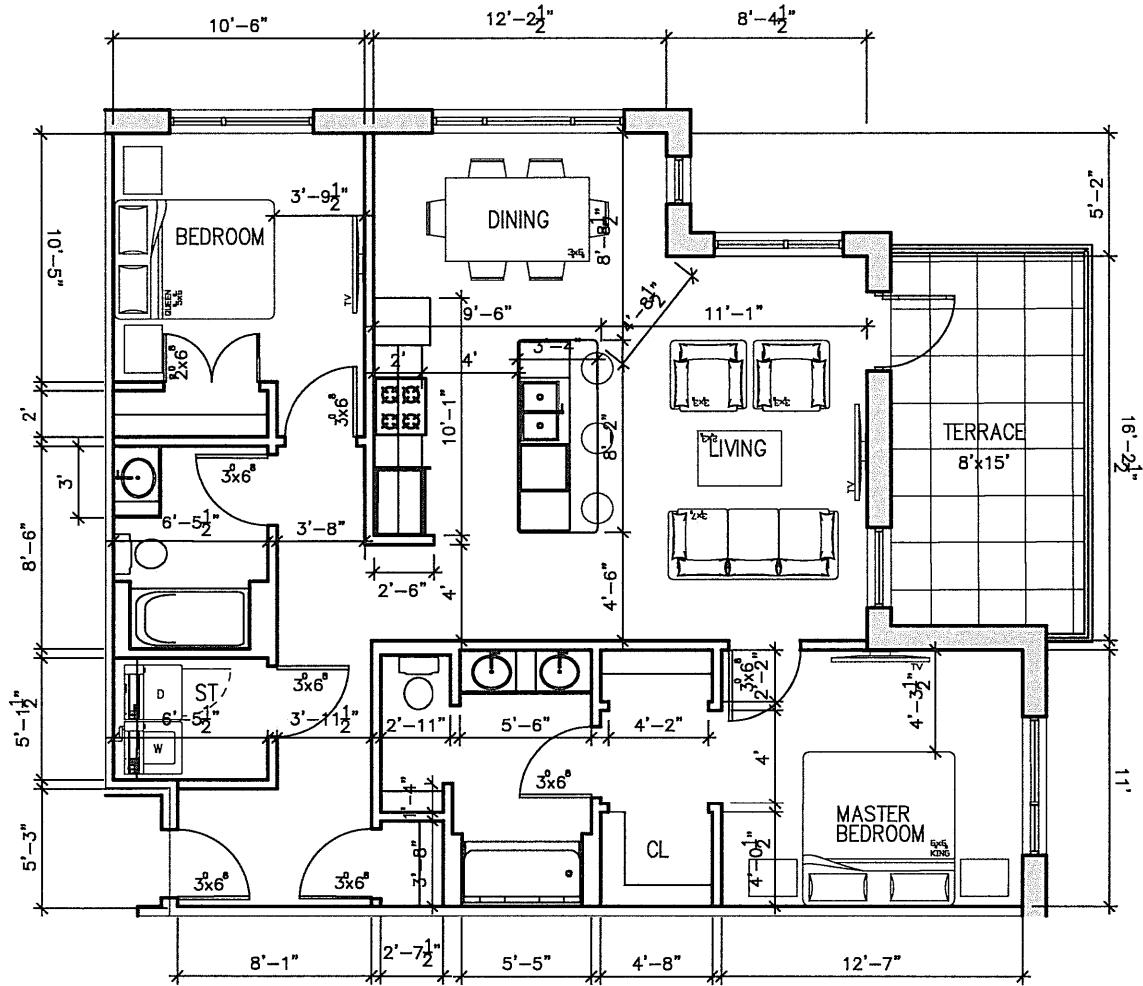

UNIT G
1234 sf
ESTATE

UNIT A1 - CHATEAU 1
2-BEDROOM
1386sf

Scale: 1/8"=1'-0"

DATE: 7/24/19

Charis Village Lacombe AL
 Charis Village Housing Society

DATE: 7/24/19

Charis Village

Charis Village Housing Society

Lacombe AL

UNIT B - REGENCY 1
2-BEDROOM
1180sf

Scale: 1/8"=1'-0"

DATE: 7/24/19

Charis Village Lacombe AL
 Charis Village Housing Society

UNIT B2 - REGENCY 2
2-BEDROOM
1145sf

Scale: 1/8"=1'-0"

DATE: 7/24/19

Charis Village Lacombe AL
 Charis Village Housing Society

DATE: 7/24/19

Charis Village

Charis Village Housing Society

Lacombe AL

UNIT D - CHALET
2-BEDROOM
1136sf

Scale: 1/8"=1'-0"

DATE: 7/24/19

Scale: 1/8"=1'-0"

DATE: 7/24/19

Charis Village Lacombe AL
 Charis Village Housing Society